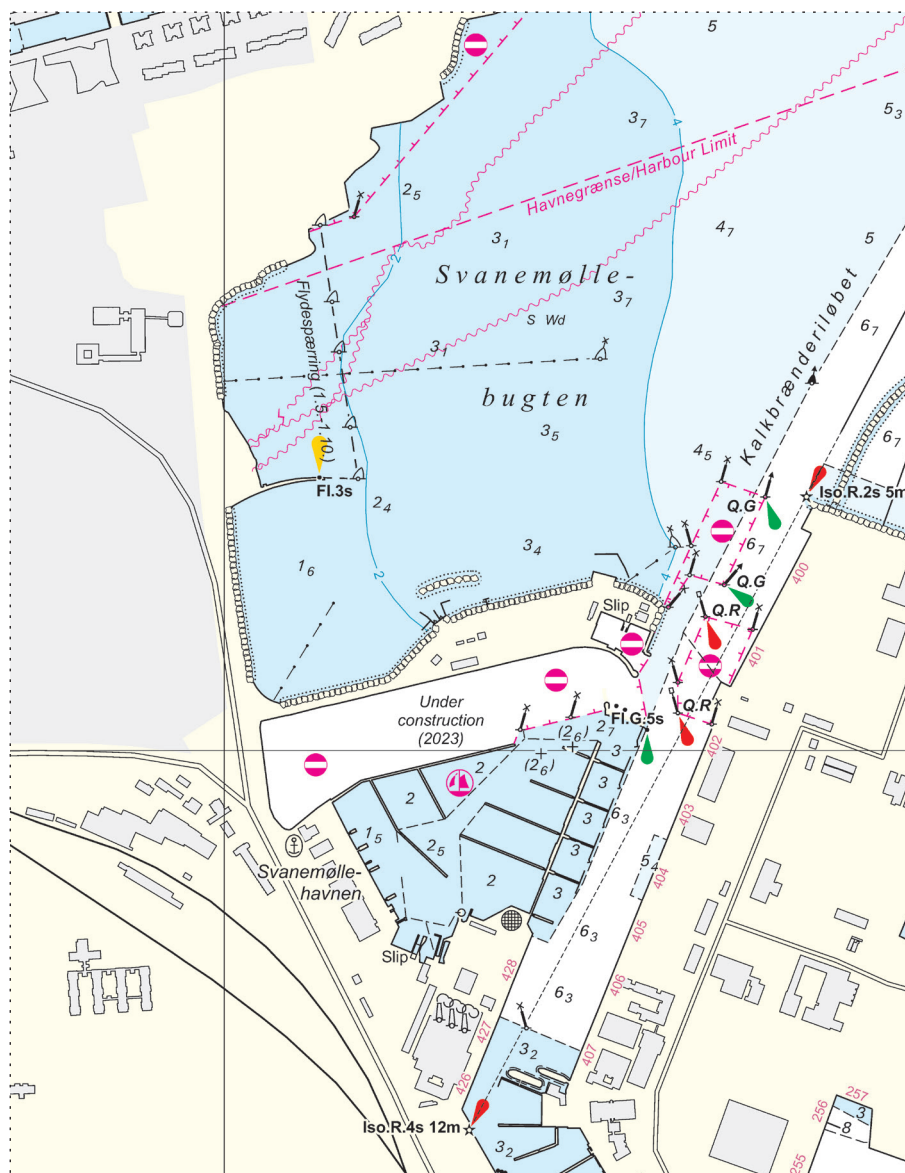

## HARBOUR INFORMATION

[www.gronlandskehavnelods.dk](http://www.gronlandskehavnelods.dk)

---

**Arsuk**

Plan is updated.

(GST, 8. august 2023)

**Tiileilaaq**

Plans are updated.

(GST, 8. august 2023)

**Kangilinnguit (Grønnedal)**

Plan is updated.

(GST, 8. august 2023)

**Aasiaat (Egedesminde)**

Plan is updated.

(31/682 2023)

**Pituffik Space Base**

Plan is updated.

(GST, 8. august 2023)

Udsnit kort / Block chart 134

Søkortrettelser / Chart Corrections 31/304 2023